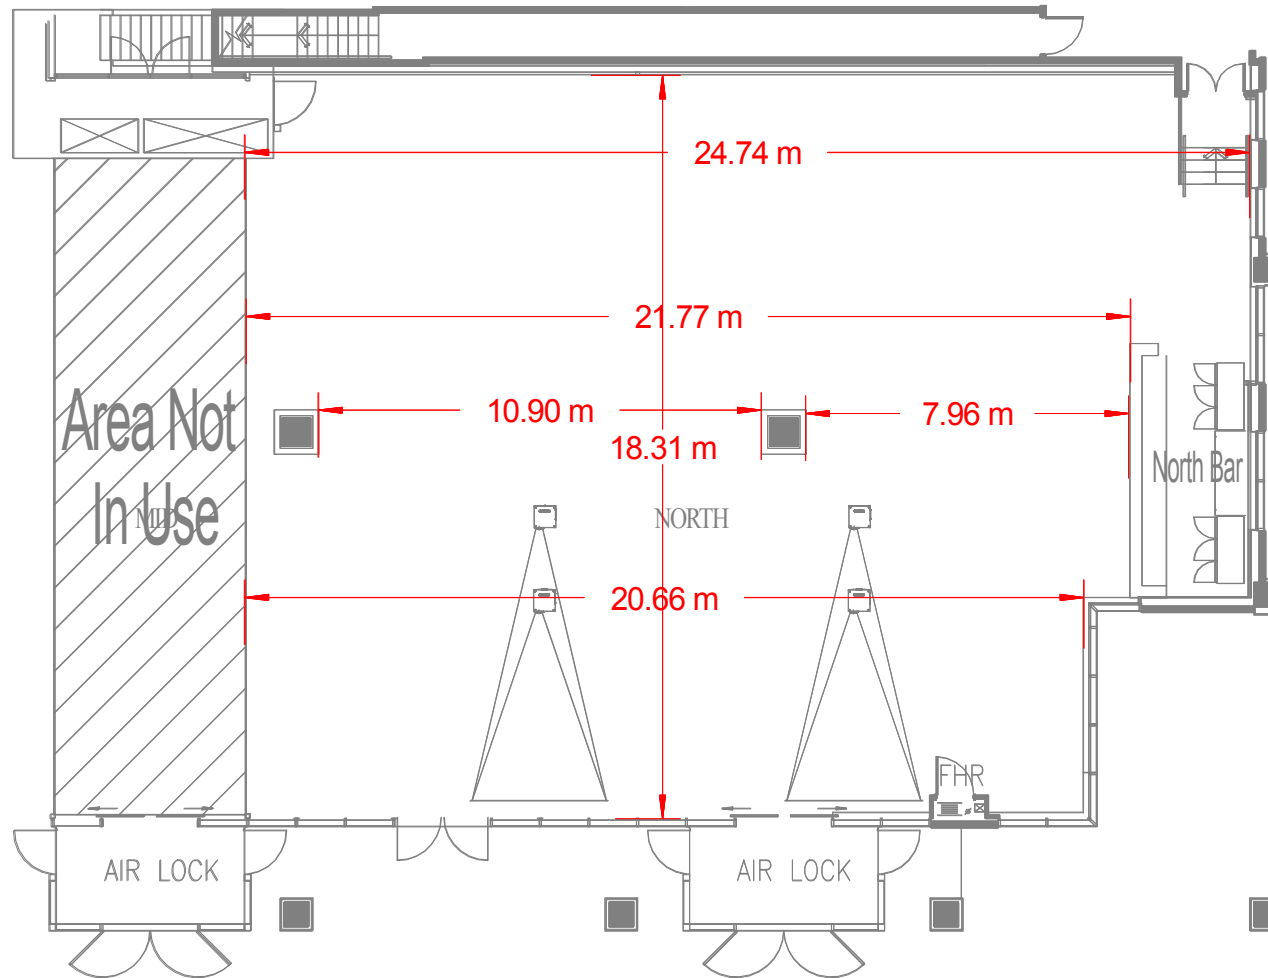

doltone house

DARLING ISLAND WHARF

FLOOR PLANS

meetings | conferences | events | weddings | catering | food & wine emporium | casual dining

doltone house

CONTENTS

Darling Island Wharf.....	1
South Wharf.....	2
South + Mid Wharf.....	3
North Wharf.....	4
North + Mid Wharf.....	5
Parkview 1 + 2 + 3.....	6
Parkview 2 + 3.....	7

DARLING ISLAND WHARF

DARLING ISLAND WHARF - SOUTH

DARLING ISLAND WHARF - SOUTH + MID

DARLING ISLAND WHARF - NORTH

DARLING ISLAND WHARF - NORTH + MID

DARLING ISLAND WHARF - PARKVIEW 1 + 2 + 3

DARLING ISLAND WHARF - PARKVIEW 2 + 3