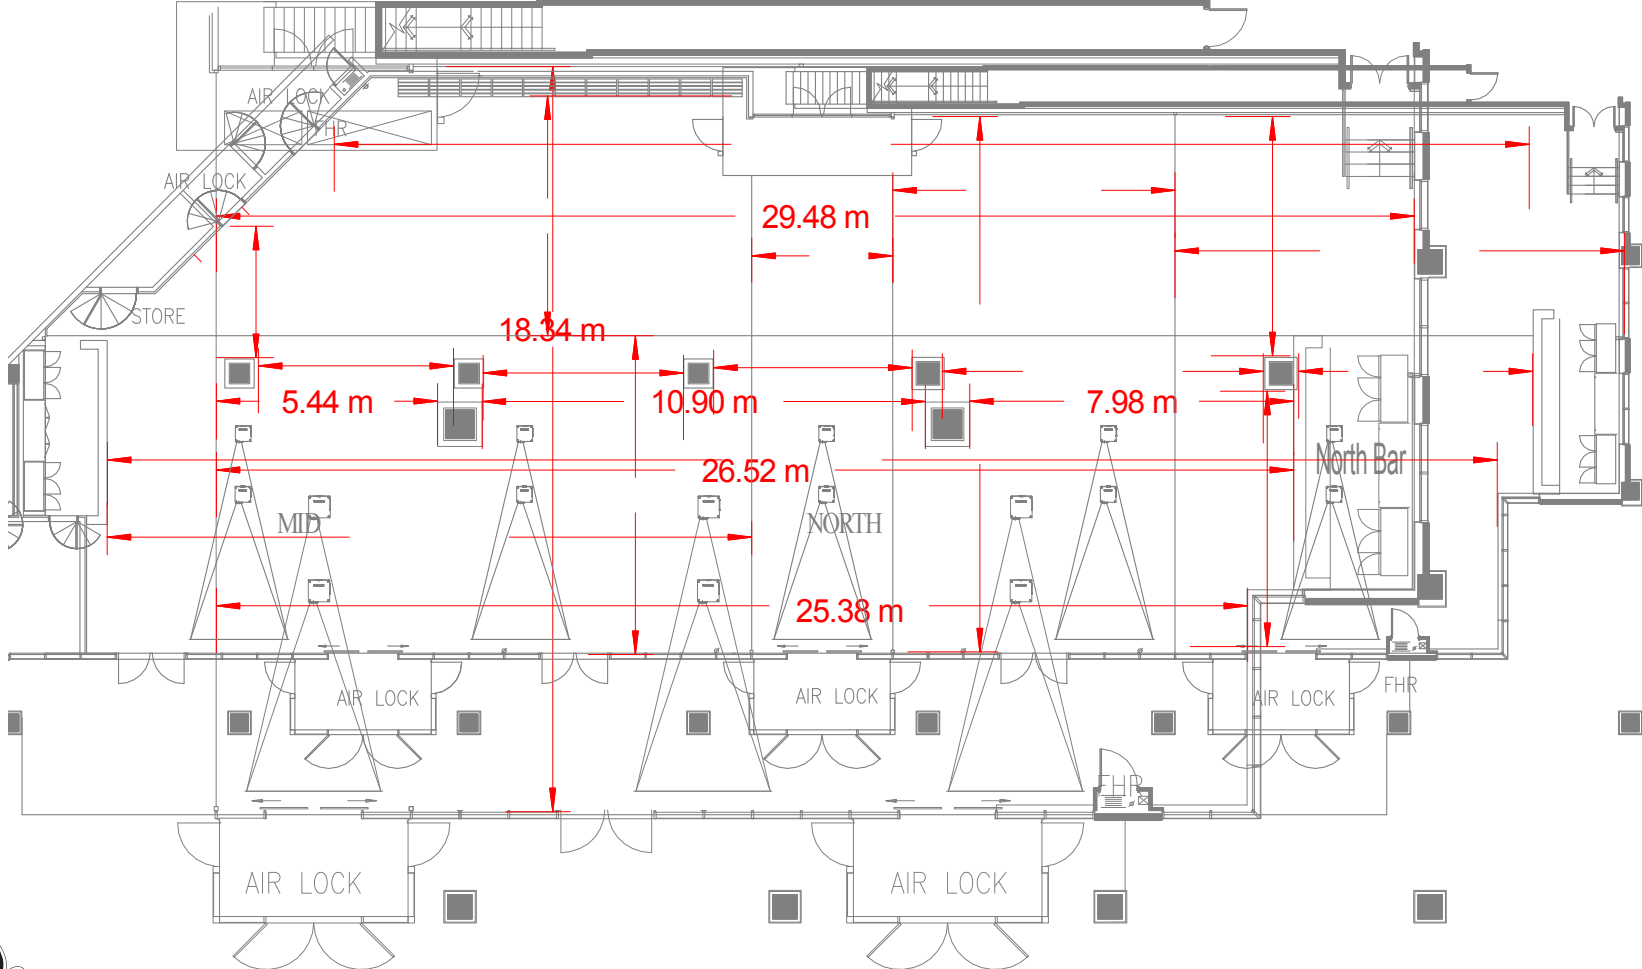

doltone house

DARLING ISLAND WHARF

FLOOR PLANS

meetings | conferences | events | weddings | catering | food & wine emporium | casual dining

doltone house

CONTENTS

Darling Island Wharf.....	1
South Wharf.....	2
South + Mid Wharf.....	3
North Wharf.....	4
North + Mid Wharf.....	5
Parkview 1 + 2 + 3.....	6
Parkview 2 + 3.....	7

DARLING ISLAND WHARF

DARLING ISLAND WHARF - SOUTH

DARLING ISLAND WHARF - SOUTH + MID

DARLING ISLAND WHARF - NORTH

DARLING ISLAND WHARF - NORTH + MID

DARLING ISLAND WHARF - PARKVIEW 1 + 2 + 3

DARLING ISLAND WHARF - PARKVIEW 2 + 3