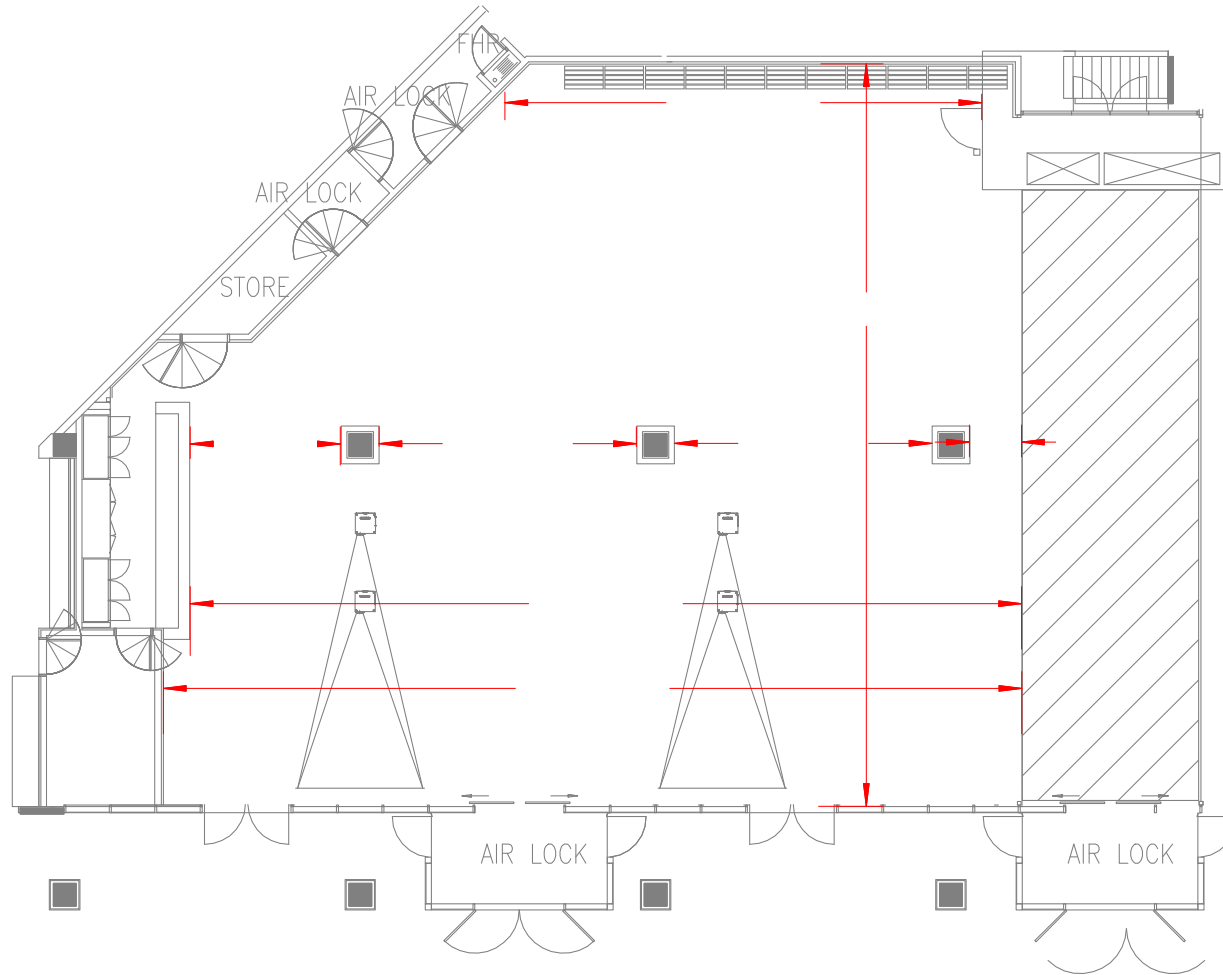

DARLING ISLAND WHARF - SOUTH + MID