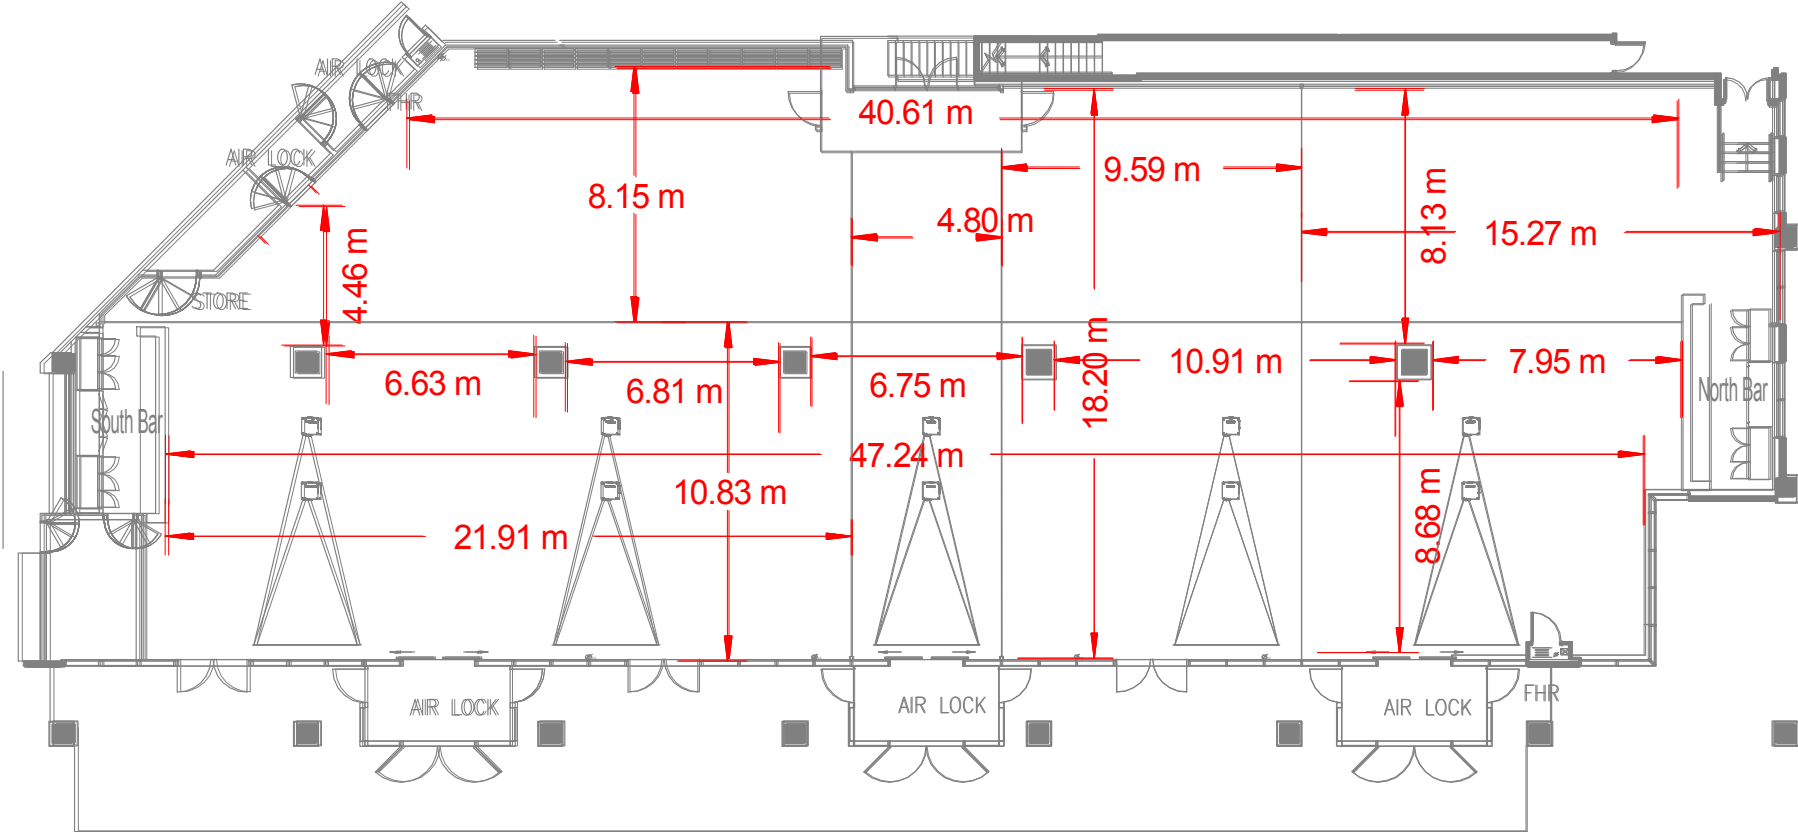

doltone house

CONTENTS

Darling Island Wharf.....	1
South Wharf.....	2
South + Mid Wharf.....	3
North Wharf.....	4
North + Mid Wharf.....	5
Parkview 1 + 2 + 3.....	6
Parkview 2 + 3.....	7

DARLING ISLAND WHARF