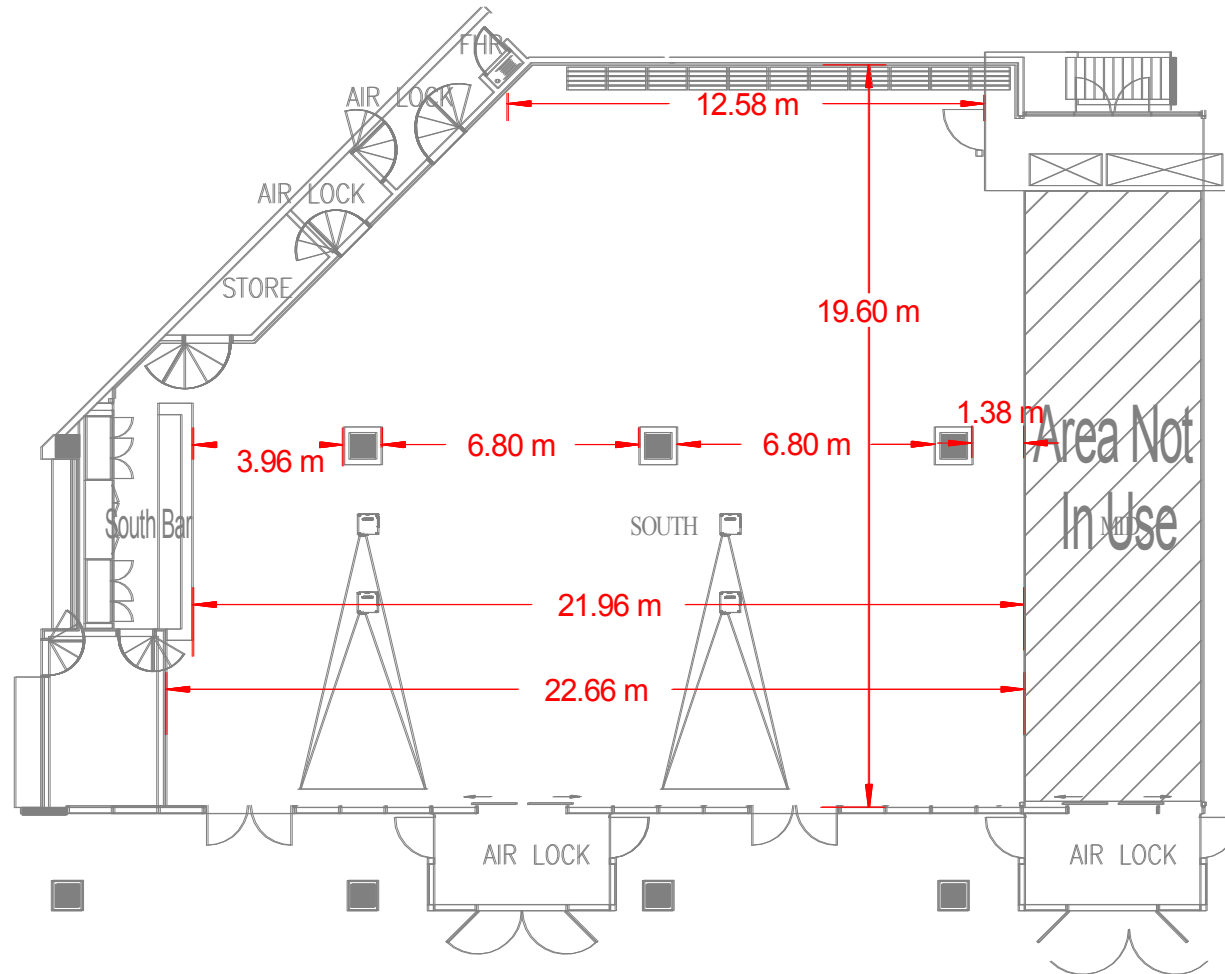

doltone house

DARLING ISLAND WHARF

FLOOR PLANS

meetings | conferences | events | weddings | catering | food & wine emporium | casual dining

doltone house

CONTENTS

Darling Island Wharf.....	1
South Wharf.....	2
South + Mid Wharf.....	3
North Wharf.....	4
North + Mid Wharf.....	5
Parkview 1 + 2 + 3.....	6
Parkview 2 + 3.....	7

DARLING ISLAND WHARF

DARLING ISLAND WHARF - SOUTH

DARLING ISLAND WHARF - SOUTH + MID

DARLING ISLAND WHARF - NORTH

DARLING ISLAND WHARF - NORTH + MID

DARLING ISLAND WHARF - PARKVIEW 1 + 2 + 3

DARLING ISLAND WHARF - PARKVIEW 2 + 3