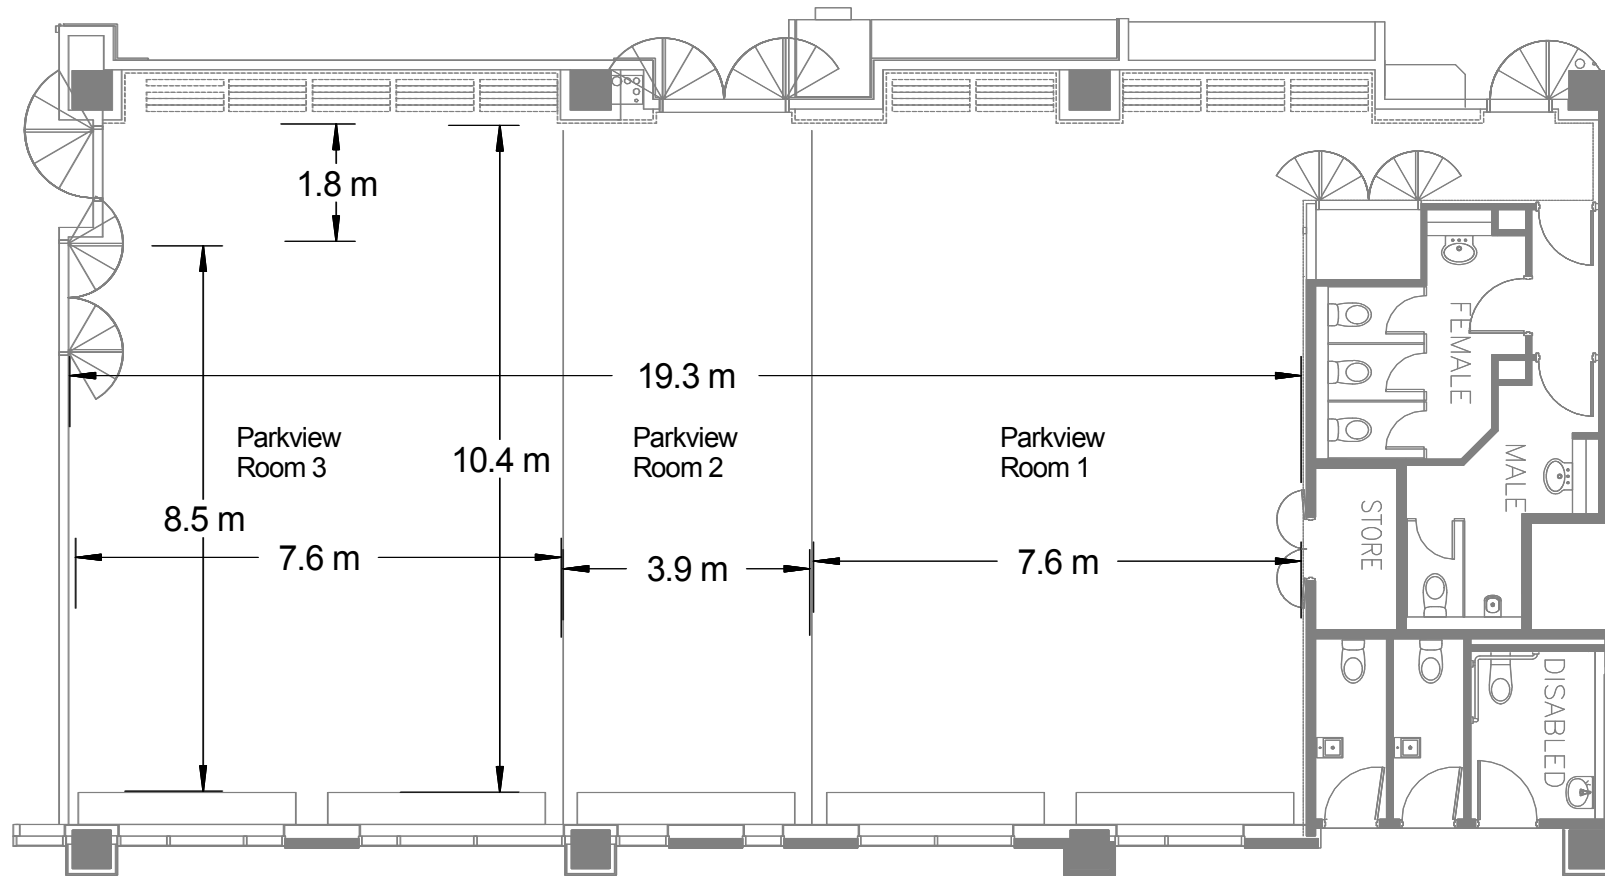

DARLING ISLAND WHARF - PARKVIEW 1 + 2 + 3