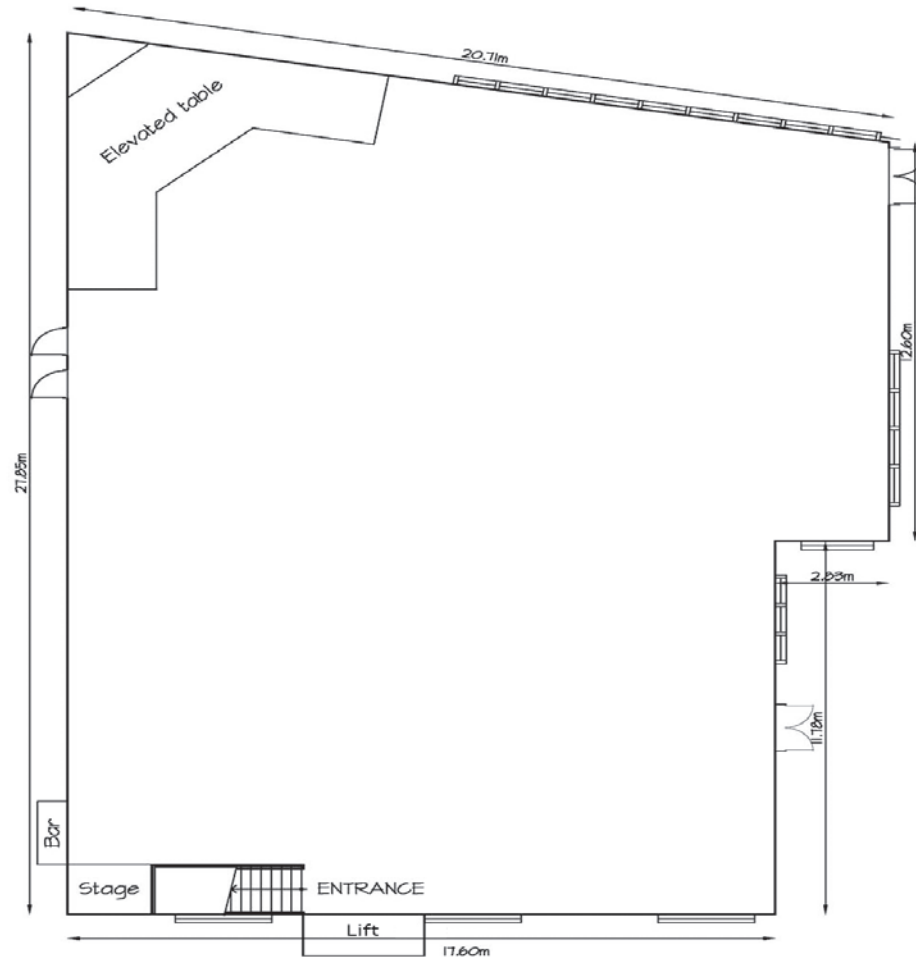

doltone house

SYLVANIA WATERS

FLOOR PLANS

meetings | conferences | events | weddings | catering | food & wine emporium | casual dining

doltone house

CONTENTS

Chateau Reale Room.....	1
Monte Cristo Room.....	2
Valet Room 1.....	3
Valet Room 2.....	4

SYLVANIA WATERS - CHATEAU REALE ROOM

SYLVANIA WATERS - MONTE CRISTO ROOM

SYLVANIA WATERS - VALET ROOM 1

SYLVANIA WATERS - VALET ROOM 2