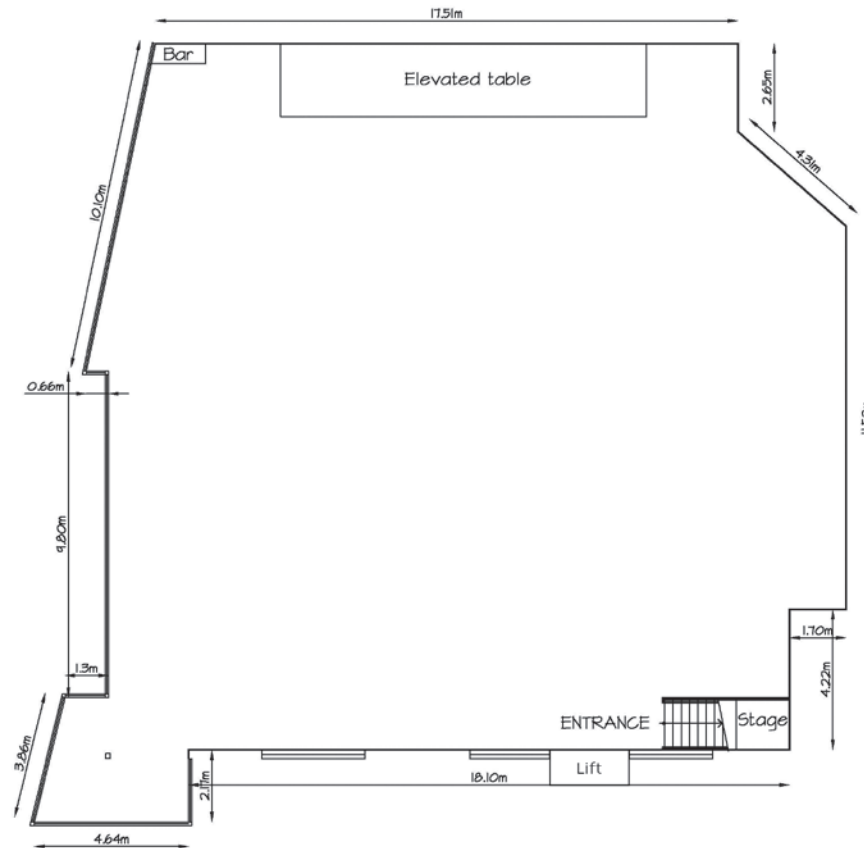

doltone house

SYLVANIA WATERS

FLOOR PLANS

meetings | conferences | events | weddings | catering | food & wine emporium | casual dining

doltone house

CONTENTS

Chateau Reale Room.....	1
Monte Cristo Room.....	2
Valet Room 1.....	3
Valet Room 2.....	4

SYLVANIA WATERS - CHATEAU REALE ROOM

SYLVANIA WATERS - MONTE CRISTO ROOM

SYLVANIA WATERS - VALET ROOM 1

SYLVANIA WATERS - VALET ROOM 2