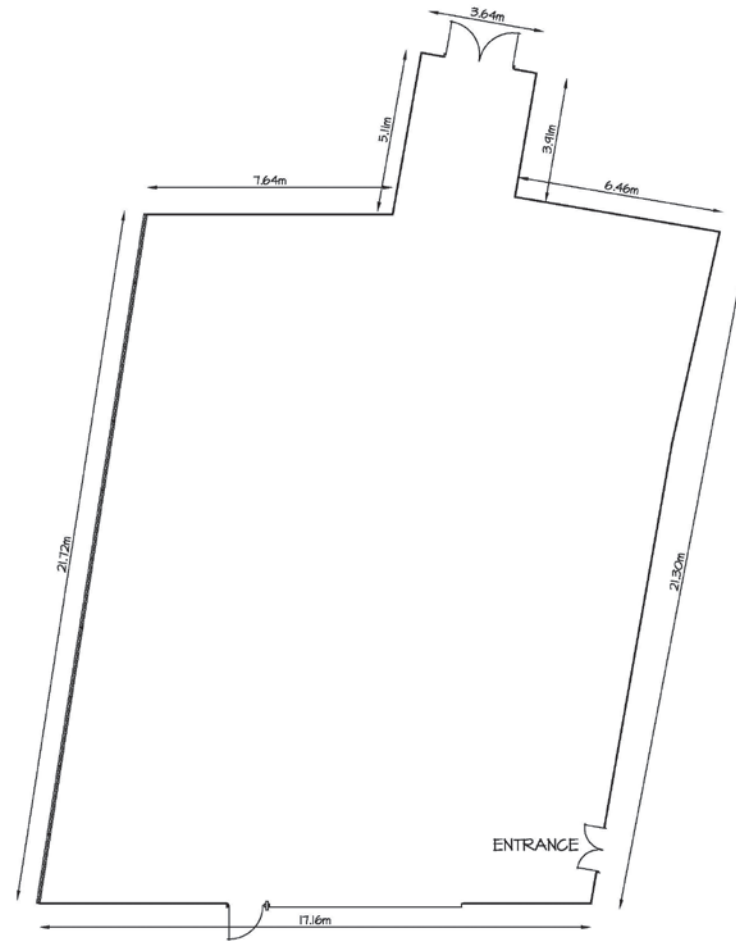

doltone house

SYLVANIA WATERS

FLOOR PLANS

meetings | conferences | events | weddings | catering | food & wine emporium | casual dining

doltone house

CONTENTS

Chateau Reale Room.....	1
Monte Cristo Room.....	2
Valet Room 1.....	3
Valet Room 2.....	4

SYLVANIA WATERS - CHATEAU REALE ROOM

SYLVANIA WATERS - MONTE CRISTO ROOM

SYLVANIA WATERS - VALET ROOM 1

SYLVANIA WATERS - VALET ROOM 2