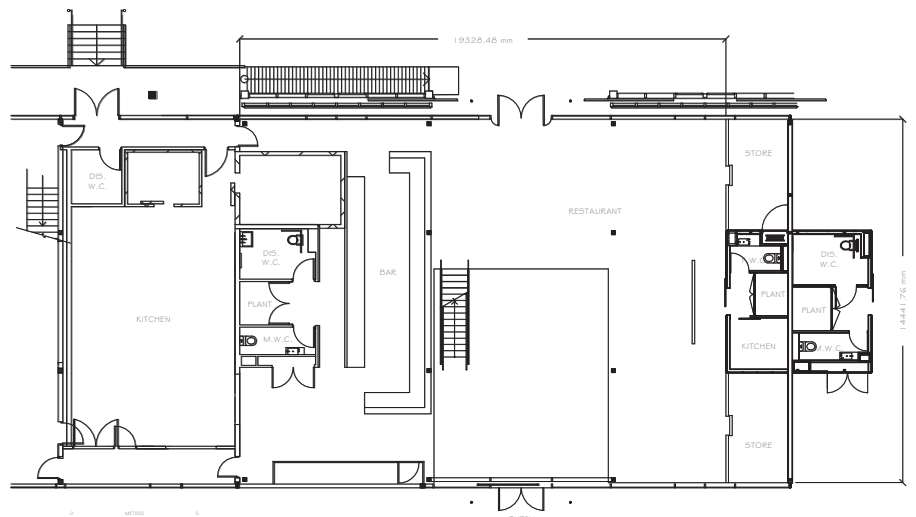

DIMENSIONS

	Dinner	Dinner Dance	Cocktail	Theatre	Cabaret
Doltone Loft	150	150	200	100	120