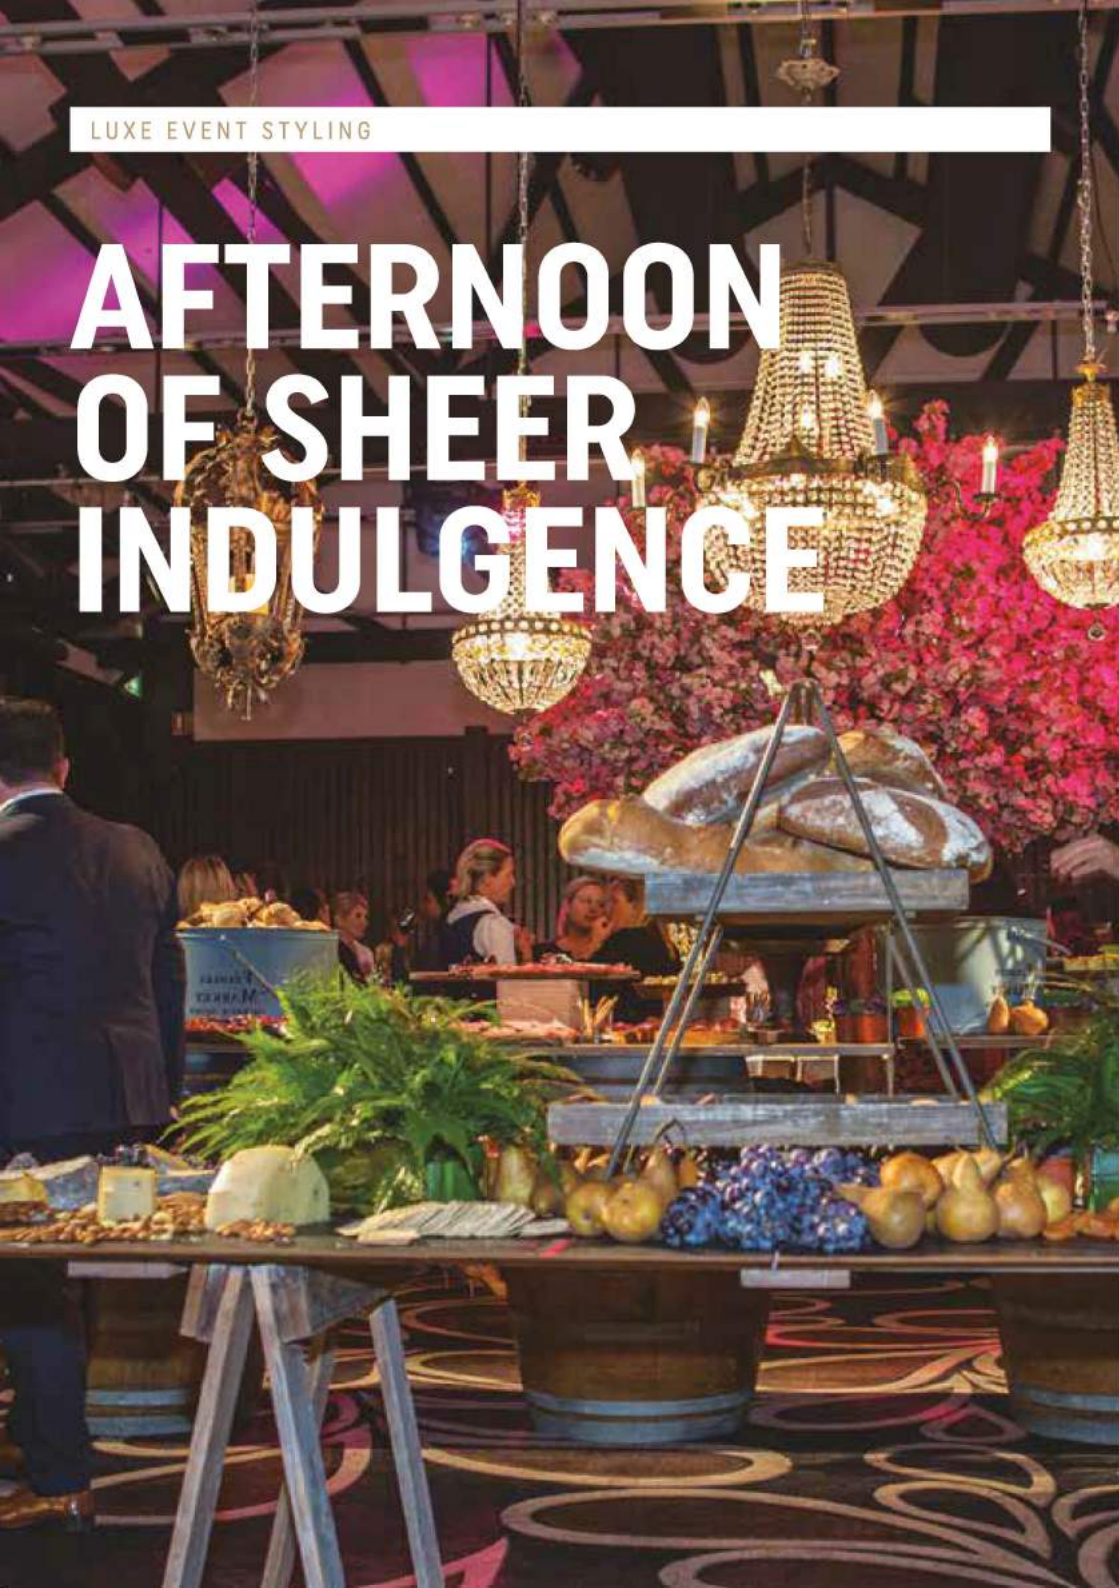

AFTERNOON OF SHEER INDULGENCE