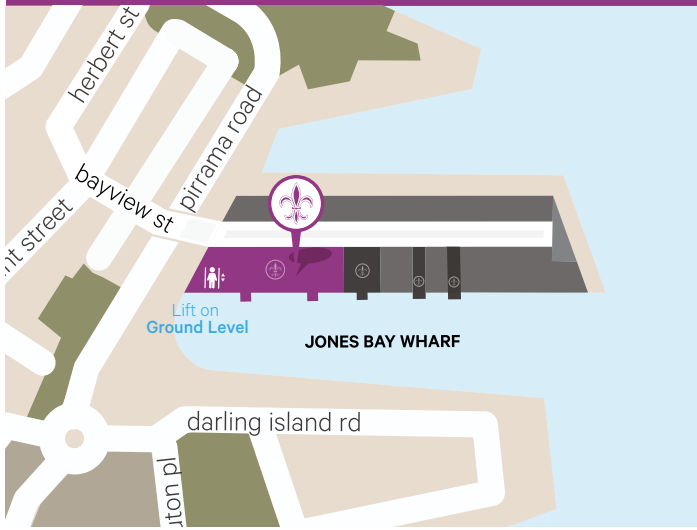

THE STAR CASINO PARKING STATION

Located on Pyrmont St, Pyrmont. For further information call (02) 9777 9000

Walking Distance

From Town Hall, take a short walk over the Pyrmont Bridge, continue and the venue is just minutes from Darling Harbour.

For further information call 131 500 or visit www.transportnsw.info

Park at the Entertainment Centre or Harbourside Car Parks and catch the light rail to The Star Casino.

Bus

The State Transit Bus Route 389 regularly departs from City - Town Hall Park Street (Stand J) to Pirrama Rd. For route and timetable information, call 131 500 or visit www.transportnsw.info

Train

Departs from Central Station to Town Hall Station regularly and operates, 7 days a week. 1.8km walk from Town Hall Station.

Ferry

Operates 7 days a week from Wharf No. 5 at Circular Quay and stops at Pyrmont Bay. For route and timetable information on State Transit's "Darling Harbour" ferry to Pyrmont Bay call 131 500 or visit www.transportnsw.info

doltone house

VENUE + CATERING COLLECTION

Jones Bay Wharf

HERITAGE WHARF - LEVEL 3

LOFT - LEVEL 3

SOHO - LEVEL 4

SUITE 55 - LEVEL 4

SUITE 43 - LEVEL 4