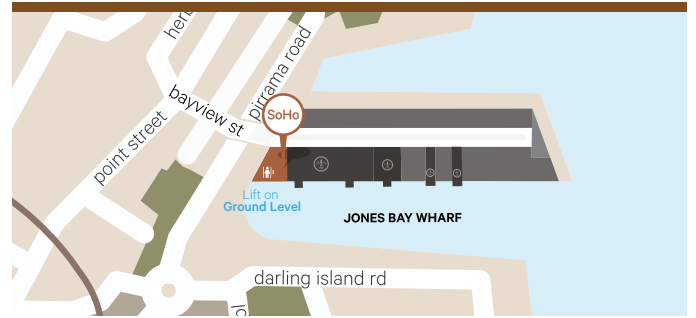

THE STAR CASINO PARKING STATION

Located on Pyrmont St, Pyrmont. For further information call (02) 9777 9000

Walking Distance

From Town Hall, take a short walk over the Pyrmont Bridge, continue and the venue is just minutes from Darling Harbour.

For further information call 131 500 or visit www.transportnsw.info

Park at the Entertainment Centre or Harbourside Car Parks and catch the light rail to The Star Casino.

Bus

The State Transit Bus Route 389 regularly departs from City - Town Hall Park Street (Stand J) to Pirrama Rd. For route and timetable information, call 131 500 or visit www.transportnsw.info

Bicycle

The area is easily accessible by a bicycle, with several on and off road cycle paths and bike racks nearby.

MAP LEGEND

	Doltone House Jones Bay Wharf		The Star car park
	Doltone House SoHo		Harbourside car park
	Doltone House Loft		Tram Line
	Doltone House Suite 55		Bus stops
	Doltone House Suite 43		Separate dedicated cycleways
	Doltone House Darling Island		Dedicated cycling lanes
	Jones Bay Wharf car park		Bicycle-friendly roads

doltone house

VENUE + CATERING COLLECTION

Jones Bay Wharf

HERITAGE WHARF - LEVEL 3

LOFT - LEVEL 3

SOHO - LEVEL 4

SUITE 55 - LEVEL 4

SUITE 43 - LEVEL 4