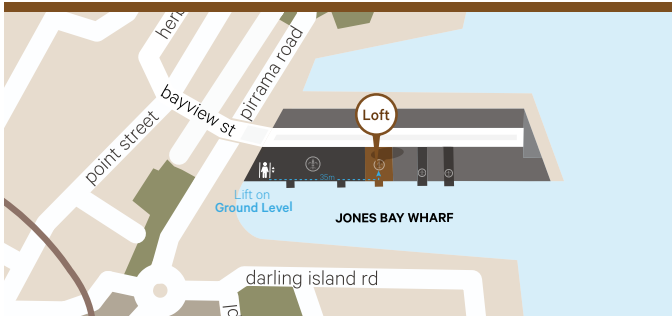

THE STAR CASINO PARKING STATION

Located on Pyrmont St, Pyrmont. For further information call (02) 9777 9000

Walking Distance

From Town Hall, take a short walk over the Pyrmont Bridge, continue and the venue is just minutes from Darling Harbour.

For further information call 131 500 or visit www.transportnsw.info

Park at the Entertainment Centre or Harbourside Car Parks and catch the light rail to The Star Casino.

Bus

The State Transit Bus Route 389 regularly departs from City - Town Hall Park Street (Stand J) to Pirrama Rd. For route and timetable information, call 131 500 or visit www.transportnsw.info

Bicycle

The area is easily accessible by a bicycle, with several on and off road cycle paths and bike racks nearby.

MAP LEGEND

	Doltone House Jones Bay Wharf		The Star car park
	Doltone House SoHo		Harbourside car park
	Doltone House Loft		Tram Line
	Doltone House Suite 55		Bus stops
	Doltone House Suite 43		Separate dedicated cycleways
	Doltone House Darling Island		Dedicated cycling lanes
	Jones Bay Wharf car park		Bicycle-friendly roads

doltone house

VENUE + CATERING COLLECTION

Jones Bay Wharf

HERITAGE WHARF - LEVEL 3

LOFT - LEVEL 3

SOHO - LEVEL 4

SUITE 55 - LEVEL 4

SUITE 43 - LEVEL 4