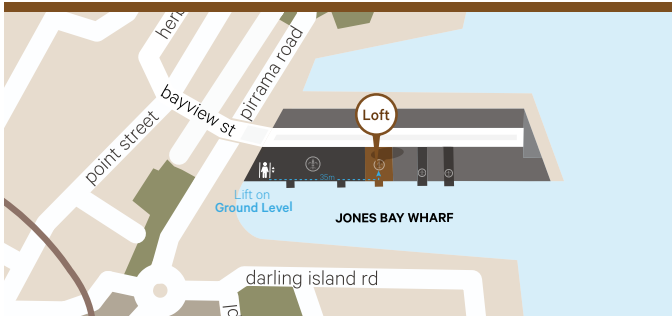

LOFT - LEVEL 3