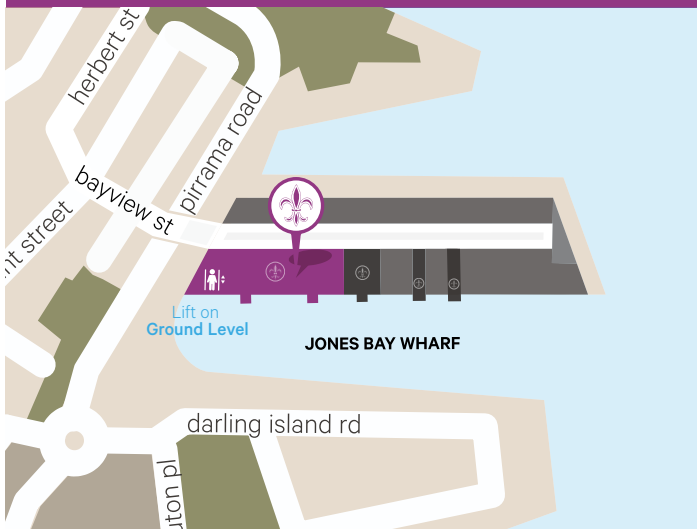

#### WILSON JONES BAY WHARF CARPARK

Located on 19-21 Pirrama Rd Pyrmont (opposite Doltone House)

All day \$19\* Wilson Carpark Ticket Validation available at our Pyrmont venues, please see staff for more information.

#### MAP LEGEND

	Doltone House Jones Bay Wharf		The Star car park
	Doltone House SoHo		Harbourside car park
	Doltone House Loft		Light rail line
	Doltone House Suite 55		Bus stops
	Doltone House Suite 43		Separate dedicated cycleways
	Doltone House Darling Island		Dedicated cycling lanes
	Jones Bay Wharf car park		Bicycle-friendly roads

# Jones Bay Wharf

## HERITAGE WHARF - LEVEL 3