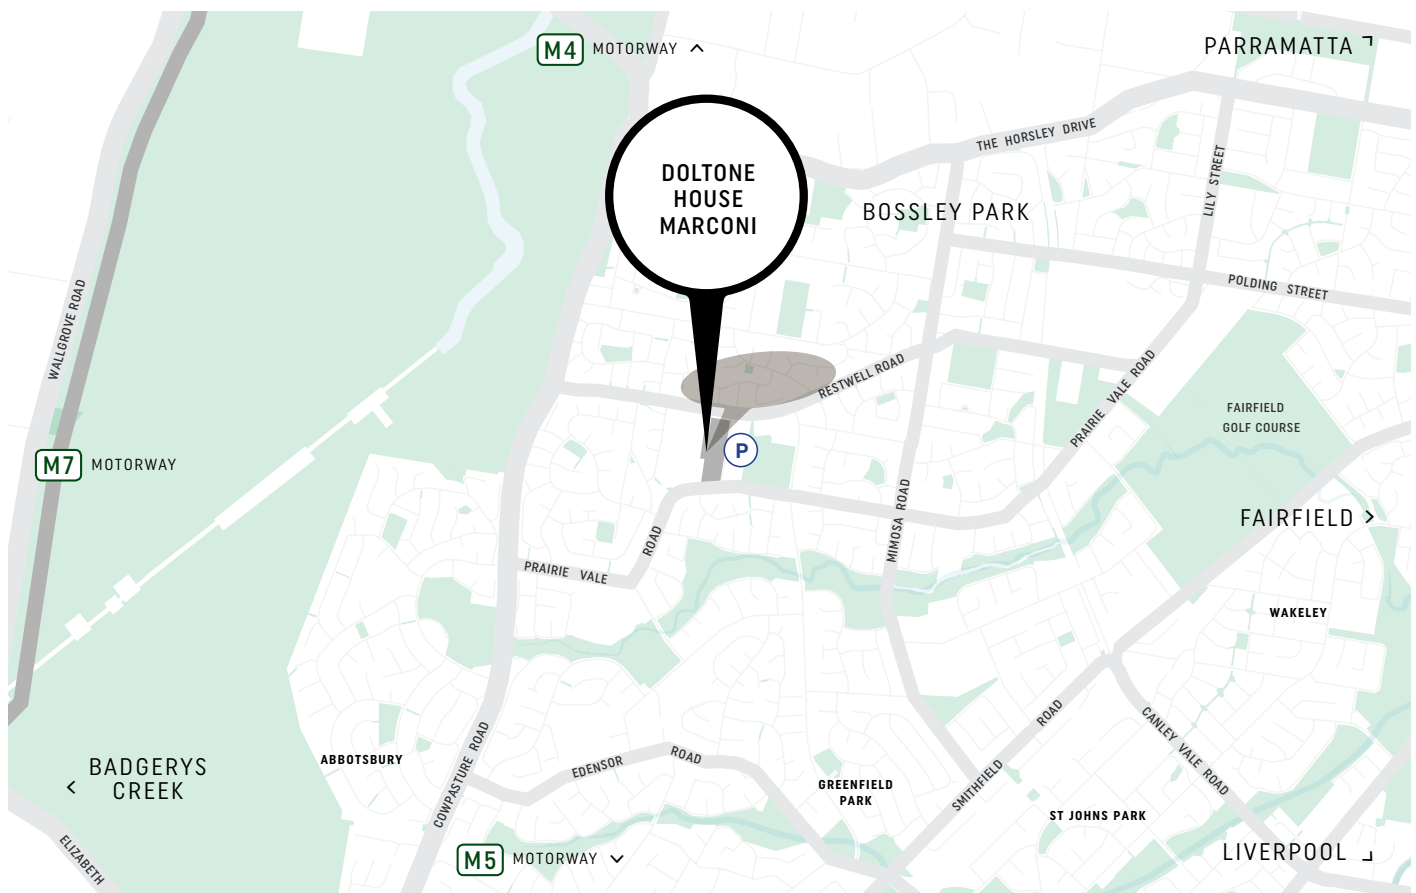

Location

02 8543 6060
marconi@doltonehouse.com.au
121-133 Prairie Vale Rd
Bossley Park, NSW 2176

Accessible via Sydney's major motorways, Doltone House Marconi is situated in the Greater Western region. Offering guests a private retreat, Doltone House Marconi provides a professional touch combined with outstanding facilities and event spaces for business events, weddings and special events from 10 to 5000 guests.