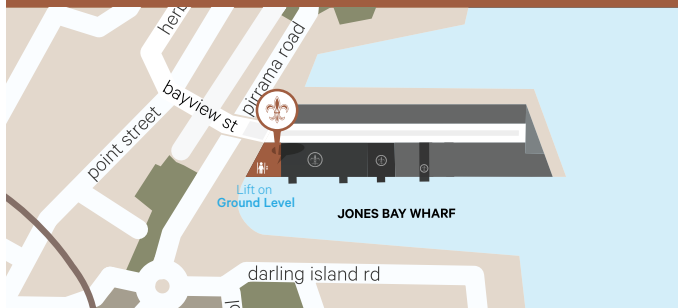

Located on 17-23 Pirrama Rd Pyrmont (opposite Doltone House)

Wilson Carpark Ticket Validation available at our Pyrmont venues, please see our friendly staff who can validate your ticket for discounted parking rates.

Bicycle

The area is easily accessible by a bicycle, with several on and off road cycle paths and bike racks nearby.

MAP LEGEND

	Doltone House Jones Bay Wharf		Harbourside car park
	Doltone House SoHo		Light rail line
	Doltone House Loft		Bus stops
	Doltone House Suite 55		Separate dedicated cycleways
	Doltone House Darling Island		Dedicated cycling lanes
	Jones Bay Wharf car park		Bicycle-friendly roads
	The Star car park		

DOLTONE HOUSE

venue collection + catering

Jones Bay Wharf

HERITAGE WHARF - LEVEL 3

LOFT - LEVEL 3

SOHO - LEVEL 4

SUITE 55 - LEVEL 4

DOLTONE HOUSE

venue collection + catering

Jones Bay Wharf

TRIBECA - GROUND FLOOR

TRIBUTE MUSEUM - GROUND FLOOR

HARBOUR - LOWER MEZZANINE