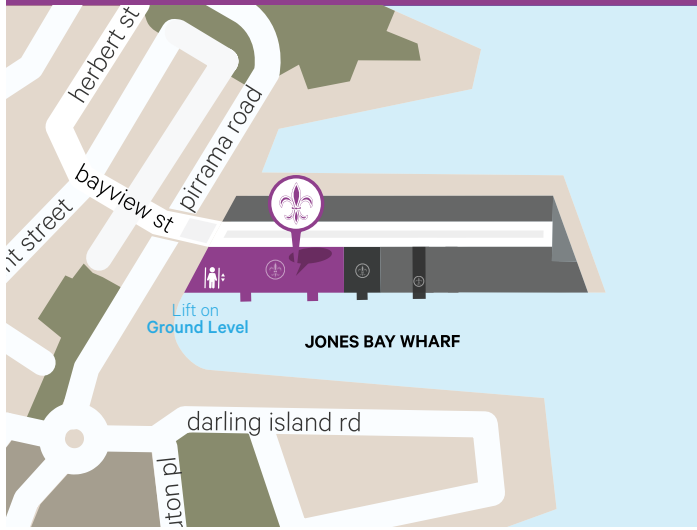

Located on 17-23 Pirrama Rd Pyrmont (opposite Doltone House)

Wilson Carpark Ticket Validation available at our Pyrmont venues, please see our friendly staff who can validate your ticket for discounted parking rates.

Walking Distance

From Town Hall, take a short walk over the Pyrmont Bridge, follow Pirrama Road for approx 10 mins.

Water Taxi

For further information call Water Taxis Combined 1300 666 484

Light Rail

Departs from Central Station to The Star every 10 to 15 minutes and operates 24 hrs per day, 7 days a week.

Train

Departs from Central Station to Town Hall Station regularly and operates, 7 days a week. 1.8km walk from Town Hall Station.

Ferry

Operates 7 days a week from Wharf No. 5 at Circular Quay and stops at Pyrmont Bay, from here's it's a 10 min walk to Jones Bay Wharf. For route and timetable information on State Transit's 'Darling Harbour' ferry to Pyrmont Bay call 131 500 or visit transportnsw.info

DOLTONE HOUSE

venue collection + catering

Jones Bay Wharf

HERITAGE WHARF - LEVEL 3

LOFT - LEVEL 3

SOHO - LEVEL 4

SUITE 55 - LEVEL 4

DOLTONE HOUSE