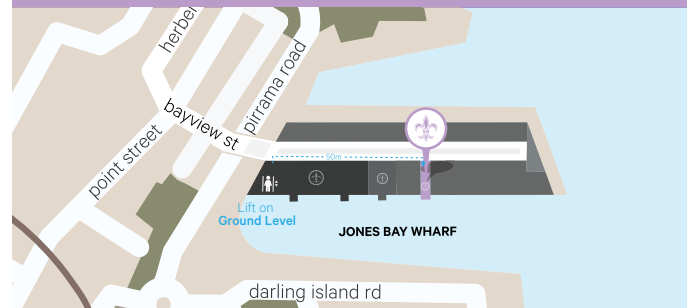

Located on 17-23 Pirrama Rd Pyrmont (opposite Doltone House)

Wilson Carpark Ticket Validation available at our Pyrmont venues, please see our friendly staff who can validate your ticket for discounted parking rates.

Bicycle

The area is easily accessible by a bicycle, with several on and off road cycle paths and bike racks nearby.

MAP LEGEND

	Doltone House Jones Bay Wharf		Harbourside car park
	Doltone House SoHo		Light rail line
	Doltone House Loft		Bus stops
	Doltone House Suite 55		Separate dedicated cycleways
	Doltone House Darling Island		Dedicated cycling lanes
	Jones Bay Wharf car park		Bicycle-friendly roads
	The Star car park		

DOLTONE HOUSE

venue collection + catering

Jones Bay Wharf

HERITAGE WHARF - LEVEL 3

LOFT - LEVEL 3

SOHO - LEVEL 4

SUITE 55 - LEVEL 4

DOLTONE HOUSE

venue collection + catering

Jones Bay Wharf

TRIBECA - GROUND FLOOR

TRIBUTE MUSEUM - GROUND FLOOR

HARBOUR - LOWER MEZZANINE