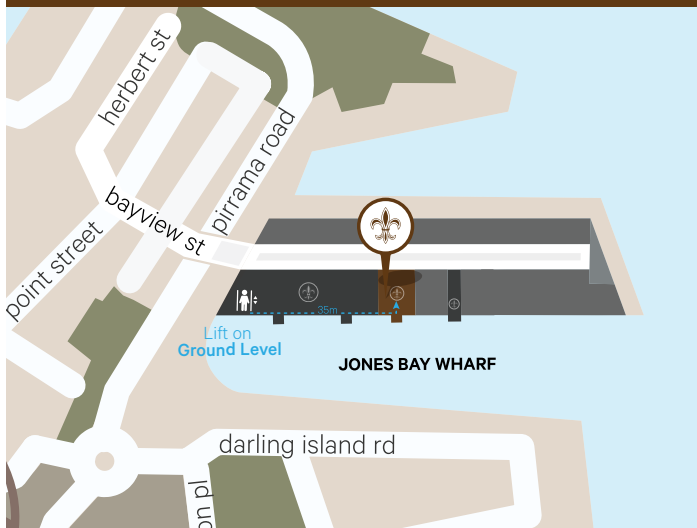

Located on 17-23 Pirrama Rd Pyrmont (opposite Doltone House)

Wilson Carpark Ticket Validation available at our Pyrmont venues, please see our friendly staff who can validate your ticket for discounted parking rates.

Train

Departs from Central Station to Town Hall Station regularly and operates, 7 days a week. 1.8km walk from Town Hall Station.

Ferry

Operates 7 days a week from Wharf No. 5 at Circular Quay and stops at Pyrmont Bay, from here's it's a 10 min walk to Jones Bay Wharf. For route and timetable information on State Transit's 'Darling Harbour' ferry to Pyrmont Bay call 131 500 or visit transportnsw.info

DOLTONE HOUSE

venue collection + catering

Jones Bay Wharf

HERITAGE WHARF - LEVEL 3

LOFT - LEVEL 3

SOHO - LEVEL 4

SUITE 55 - LEVEL 4

DOLTONE HOUSE

venue collection + catering

Jones Bay Wharf

TRIBECA - GROUND FLOOR

TRIBUTE MUSEUM - GROUND FLOOR

HARBOUR - LOWER MEZZANINE