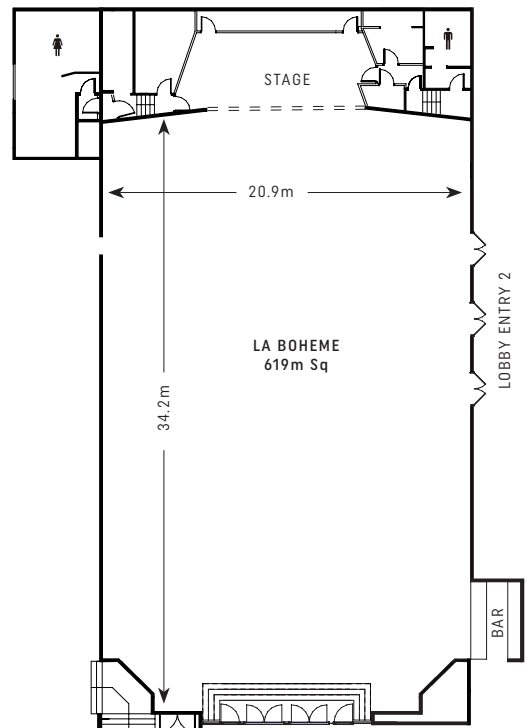

LA BOHEME

619m Sq

Inspired by Hollywood glamour La Boheme accommodates up to 650 guests and feature a rich and opulent design with velvet charcoal drapes and white fluted walls. The myriad of textures accompany the surrounding moulding walls adorned with fine gold detailing to enhance the delicate ambience of the space. The ceiling is decorated with an industrial arch structure and complemented with unique round pendant lights across the room, creating a sophisticated vibe.

- Purpose built elevated stage, ideal for professional presentations, award ceremonies and conferencing
- Rigging for lighting and sound
- Adjoining foyer for pre or post event drinks
- Professional control room

LOBBY ENTRY 1