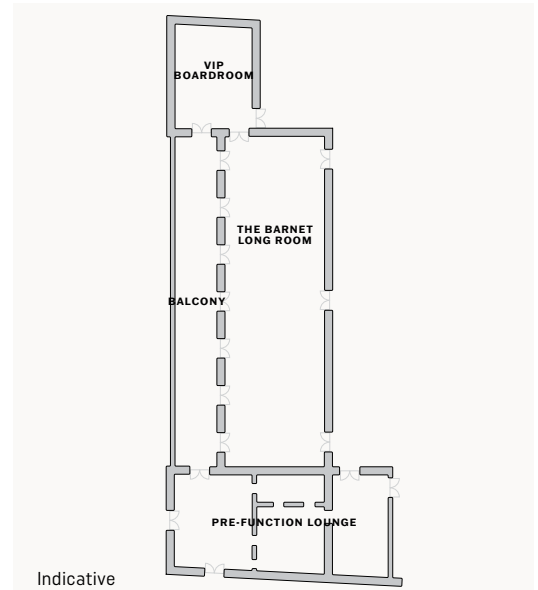

VIP Boardroom

- Smaller meetings, pre-concert drinks, VIP reception room.
- 20 people cocktail.

Pre-Function Lounge

- Comprises three (3) interconnected rooms
- Balcony with stunning Views
- Space is furnished with lounge chairs, floating lounges and side tables
- Registration, ticketing area, pre-function cocktails and canapés.
- Up to 100 people cocktail.

Balcony

- A spacious balcony running the length of the main room and overlooking Customs Square.
- Up to 100 people cocktail.

CAPACITIES & FACILITIES

	COCKTAIL	BANQUET	THEATRE	AUDIO VISUAL	VIDEO CONFERENCING	PARKING	DISABLED ACCESS	HIGH SPEED WIFI INTERNET
VIP B.R.	20	Seated Capacity 10 People		✓	✓	-	✓	✓
P.F. LOUNGE	100	-	-	✓	✓	-	✓	✓
BALCONY	100	-	-	✓	✓	-	✓	✓