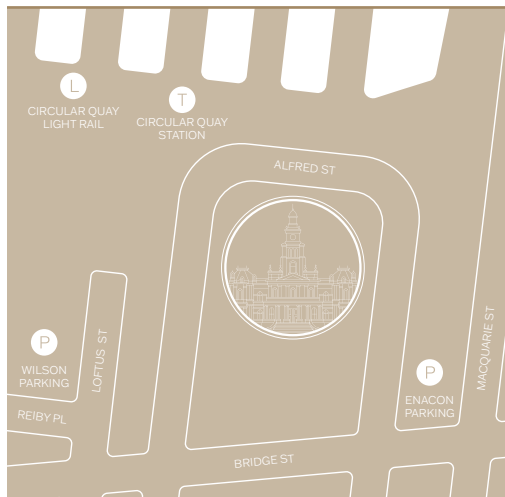

FOOD & CATERING

- AWARD WINNING -

Serving Sydney's best quality produce, from the freshest of seafoods, and the premium cut of meats, we source only the highest standard for you.

LOCATION

Customs House is a dynamic venue with an amazing ambience conveniently located in Sydney's Circular Quay, making it accessible via car, train, bus or boat. With its spacious balcony running the length of the main room, the Barnett Long room is a versatile space, ideal for cocktail parties, Christmas functions and much more.

**Doltone House
Customs House**
31 Alfred St,
Sydney NSW 2000

PARKING

Enacon Parking
117 Macquarie St, Sydney NSW 2000

Wilson Parking - Gateway
25 Reiby Pl, Sydney NSW 2000

Customs House – OTHER VENUE SPACES

Balcony

- A spacious balcony running the length of the main room and overlooking Customs Square.
- Up to 100 people cocktail.

CAPACITIES & FACILITIES

	COCKTAIL	BANQUET	THEATRE	AUDIO VISUAL	VIDEO CONFERENCING	PARKING	DISABLED ACCESS	HIGH SPEED WIFI INTERNET
VIP B.R.	20	Seated Capacity 10 People		✓	✓	-	✓	✓
P.F. LOUNGE	100	-	-	✓	✓	-	✓	✓
BALCONY	100	-	-	✓	✓	-	✓	✓

Not to scale, capacities subject to event set up requirements

LOCATION

Customs House is a dynamic venue with an amazing ambience conveniently located in Sydney's Circular Quay, making it accessible via car, train, bus or boat. With its spacious balcony running the length of the main room, the Barnet Long room is a versatile space, ideal for cocktail parties, Christmas functions and much more.