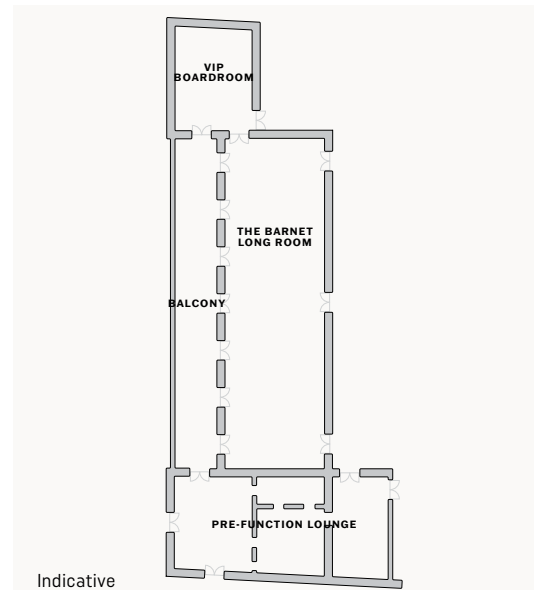

DOLTONE HOUSE

CUSTOMS HOUSE

Customs House – THE BARNET LONG ROOM

The Barnett Long Room has been beautifully restored as an elegant function space and is suitable for a variety of events including conferences, gala dinners and cocktail functions.

- Large Balcony with room for 100 people
- Stunning views of Circular Quay
- Permanent staging at both ends of the room
- Extensive sound and lighting system
- Individually controlled automatic window blinds