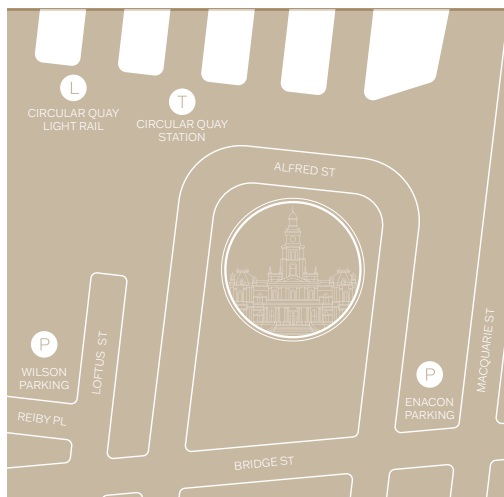

FOOD & CATERING

- AWARD WINNING -

Serving Sydney's best quality produce, from the freshest of seafoods, and the premium cut of meats, we source only the highest standard for you.

LOCATION

Customs House is a dynamic venue with an amazing ambience conveniently located in Sydney's Circular Quay, making it accessible via car, train, bus or boat. With its spacious balcony running the length of the main room, the Barnett Long room is a versatile space, ideal for cocktail parties, Christmas functions and much more.

**Doltone House
Customs House**
31 Alfred St,
Sydney NSW 2000

PARKING

Enacon Parking
117 Macquarie St, Sydney NSW 2000

Wilson Parking - Gateway
25 Reiby Pl, Sydney NSW 2000

Customs House – OTHER VENUE SPACES

Not to scale, capacities subject to event set up requirements

LOCATION

Customs House is a dynamic venue with an amazing ambience conveniently located in Sydney's Circular Quay, making it accessible via car, train, bus or boat. With its spacious balcony running the length of the main room, the Barnet Long room is a versatile space, ideal for cocktail parties, Christmas functions and much more.