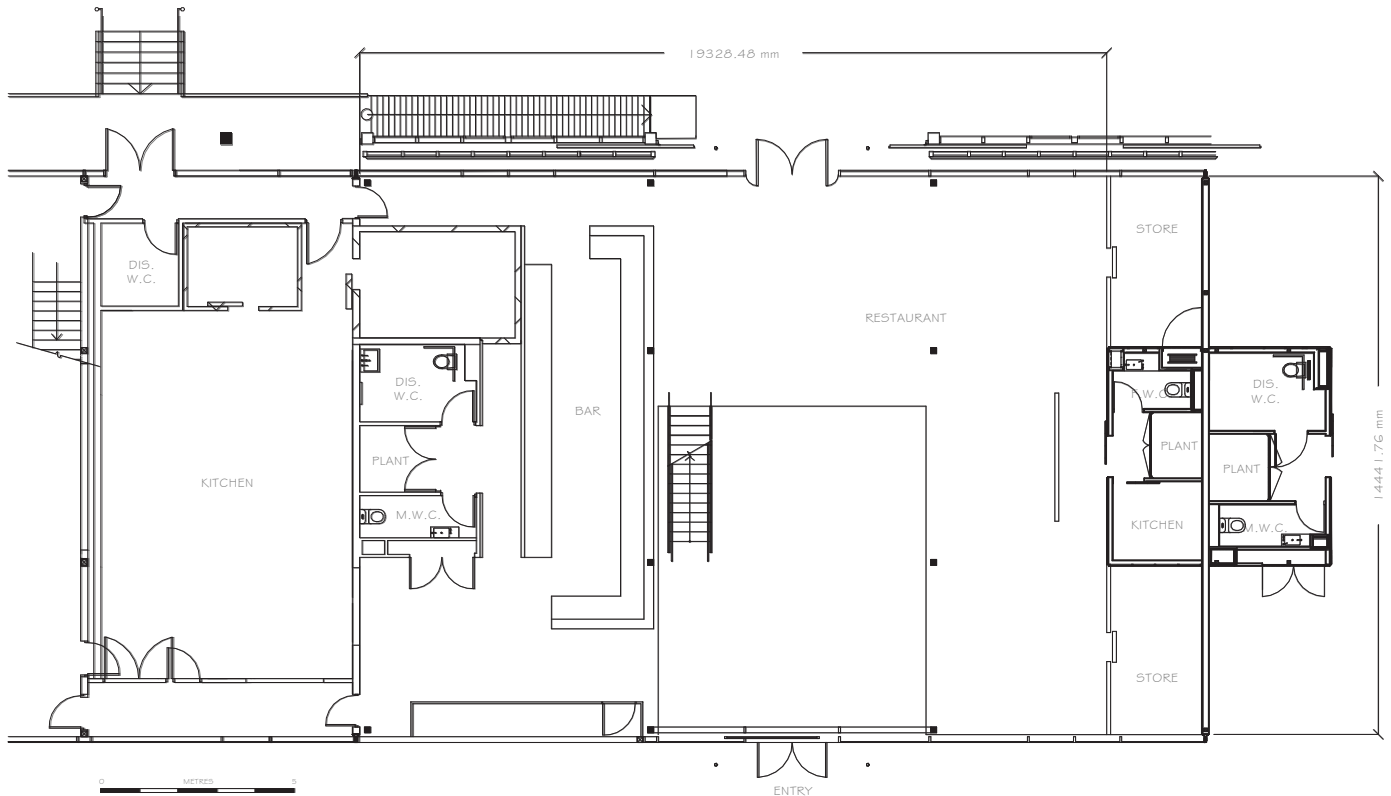

DISCOVER

Celebrate on all levels! The mezzanine and private loft areas are the ideal setting for a funky gathering, a cocktail party extravaganza, private meetings, breakout groups to chilli out area. The Doltone Loft is the perfect waterfront location as the interior space comprises of polished wooden floors, white gold mosaic tiles and a marble bar all with a tasteful colour palette. The amazing lighting features hung from the original timber beams gives the space an ambience that enlightens the surroundings for your guests. This space provides an intimate and more relaxed atmosphere. The stylish interior means minimal decorating and theming. The Doltone Loft is one of the few places where your chosen look is complimented by your venue surrounds. From the formal to the not so formal, our space will surprise you with its sheer flexibility. The space also offers the unique facility of a secluded private entrance for your VIP arrival.

DISTINCT EVENTS

- Breakfasts
- Dinners
- Cocktail events
- Charity and fundraising events
- Product launches
- High profile media events
- Exclusive luncheons
- Corporate conferences
- Annual general meetings
- Social events
- Wine tasting exhibitions
- Mid year events
- End of year celebrations
- Social Club parties

DETAILS

Jones Bay Wharf
Piers 19-21, Upper Deck,
26-32 Pirrama Road, Pyrmont 2009
P: 02 8571 0622
E: info@doltonehouse.com.au
www.doltonehouse.com.au

DIMENSIONS

	Dinner	Dinner Dance	Cocktail	Theatre	Cabaret
Doltone Loft	150	150	200	100	120